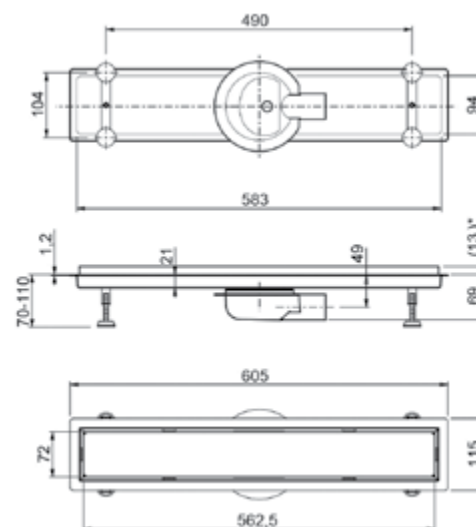

INTILE
REVERSIBLE DRAIN 90x10 & 60x10cm

Intile 0.90 x 0.10m
siphon included

Intile 0.60 x 0.10m
siphon included

	Piece	Ten-piece set
Intile 0.90 x 0.10m siphon included	244€	230€
Intile 0.60 x 0.10m siphon included	196€	188€

LINEARDRAIN IN-TILE Line for 60x10cm or 90x10cm dimensions is designed to create a final result between the outflow system and the floor. The same edition is reversible or can be used with tiles with only a slit left visible. With TOP VALVE and a base, ø40mm side output and low profile, under 7cm.

Outflow 8L/min or 27L/min (without TOP VALUE silicone valve)
Without the siphon, vertical ø51mm output.