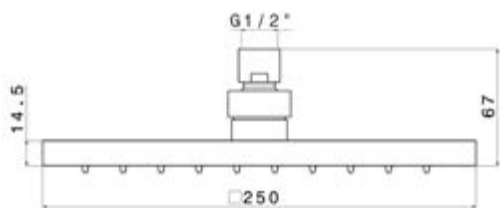

ABS

250mm

96€