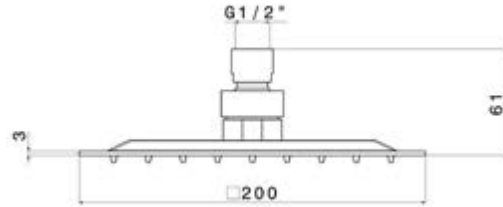

METAL SLIM | INOX 304 .....

200mm

124€

METAL SLIM | INOX 304 .....

250mm

185€

METAL SLIM | INOX 304 .....

300mm

244€