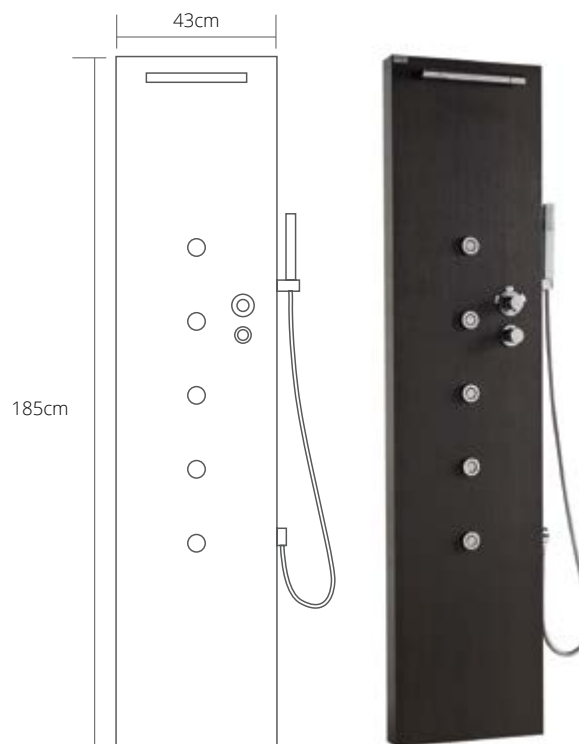

- Hydro-massage column with thermostatic, 3-way mixer; removable hand-held shower and water fall.
- ZEN Material
- Easy installation along a straight wall line; removable base for full access.

dimensions: 1.60 x