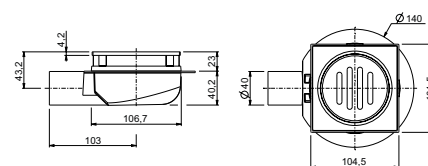

Outflow 37L/min

..... FLOOR DRAIN

	Piece	Ten-piece set
Chrome	13.50€	12€
Bronze	49€	45€
Golden	52€	48€

INOX floor drain, 10x10 cm, with screwed-on plate and cover; vertical output

An abstract composition of overlapping geometric planes. A large white triangular shape is positioned at the top left, meeting a dark grey textured triangular shape at the top right. Below these, a dark grey textured trapezoidal shape is on the left, and a dark grey textured rectangular shape is on the right. At the bottom, a white trapezoidal shape is visible. The word "SLIM" is centered in white, uppercase, sans-serif font.