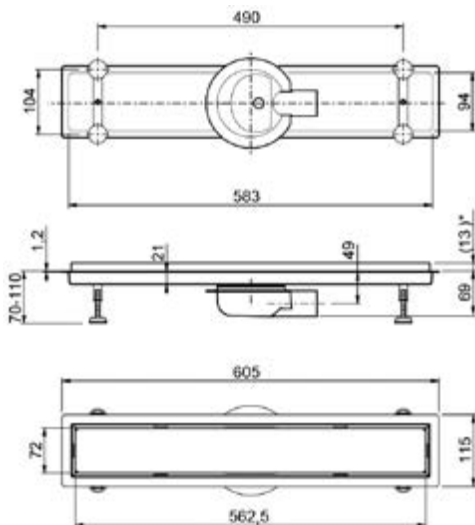

Piece	Ten-piece set
Minimal 0.90 x 0.10m siphon included	198€	190€
Minimal 0.60 x 0.10m siphon included	168€	156€

LINEARDRAIN IN-TILE Line for 60x10cm or 90x10cm dimensions is designed to create a final result between the outflow system and the floor. The same edition is reversible and can be placed on its INOX side; alternatively, tiles can be used. With TOP VALVE and a base, ø40mm side output and low profile, under 7cm.

Outflow 8L/min or 27L/min (without TOP VALUE silicone valve) Without the siphon, vertical ø51mm output.