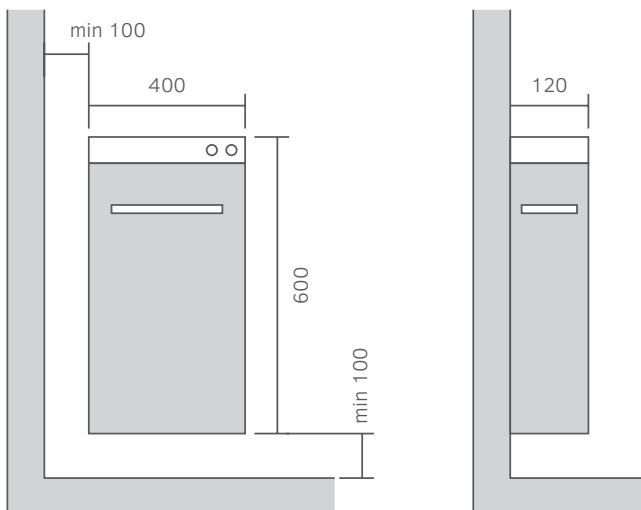

2.5kW	1,720€
3kW	1,900€
4kW	1,990€

MIDI VAPOR ON/OFF AND LED CHROMOTHERAPY

White colour

Cupboard with professional steam generator, 'hot' steam diffuser with essential oil and aromatic substance container, LED chromotherapy, aromatherapy, programmable steam generator activation and deactivation with possibility to control water softening cycles.