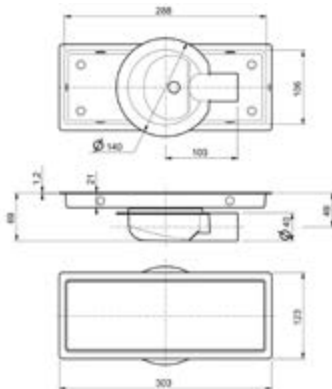

LINEA

Linea with stainless drain 30x10cm
siphon included

Piece	Ten-piece set
56€	52€

Outflow 8L/min or 33L/min (without silicone valve)
Drain with grille
Output $\varnothing 40\text{mm}$.

TILE

	Piece	Ten-piece set
Tile 13 x 13cm	30€	27€
Tile 10.3 x 10.3cm	34€	30€