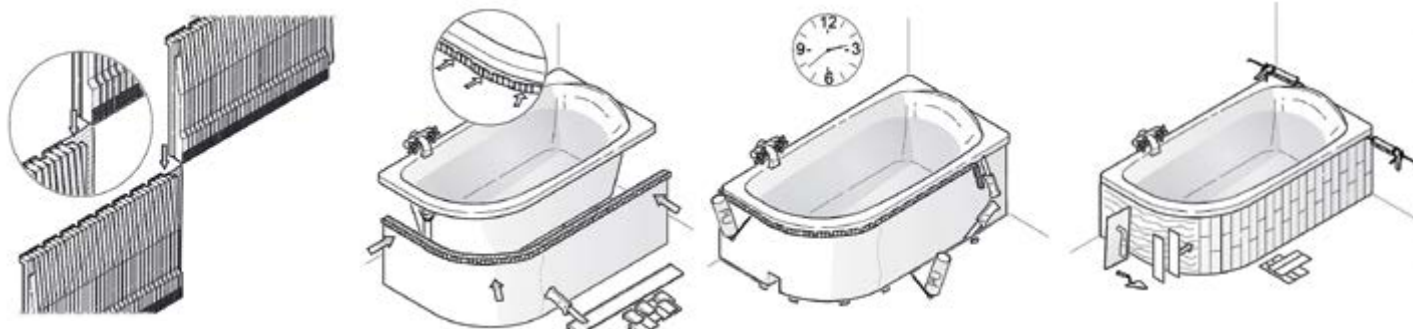

22 cm x 22 cm, 30°	80€
30 cm x 30 cm, 90°	90€

FOLDING HANDLE

60 cm ø 28mm	140€
70 cm ø 28mm	150€
80 cm ø 28mm	160€

Material: White stainless steel

WALL PANELLING SYSTEMS

SCHEDPOL

The Schedpol System allows easy, fast, and clean bathtub installation.