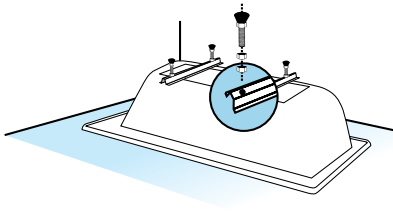

BATHTUB SUPPORTING SET .....

Bathtub supporting set

Set	Ten-piece set
48€	44€

It includes:

- 2 galvanised profiles
- wood screws
- Regulators for height adjustment
- 2 wall mounted corner supports
- coach screws