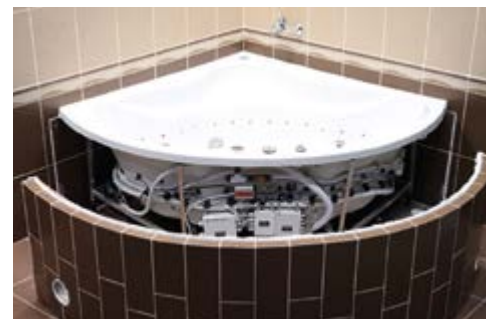

The Schedpol System allows easy, fast, and clean bathtub installation.

Simple and fast installation, high weight and pressure strength, immediate tile adhesion and low cost are some of the advantages of the system.

It provides:

- Thermal insulation
- Sound insulation
- Fungal resistance
- Long-term durability
- Humidity resistance

Material: Net-reinforced polystyrene with finishing mortar layer. Suitable for straight line, corner and asymmetrical bathtubs to replace construction.