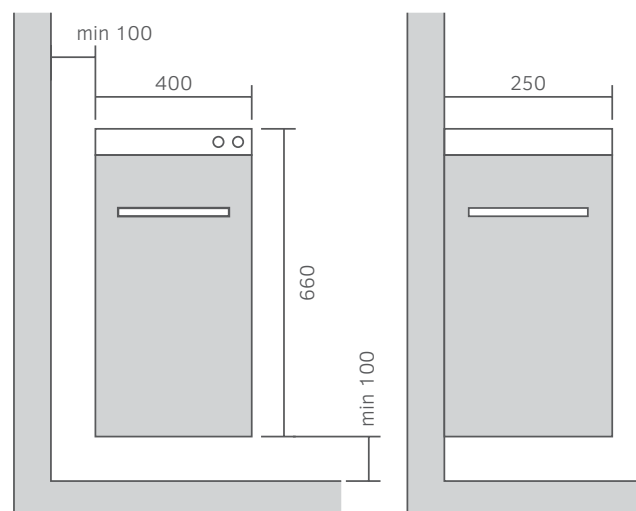

STEAM STOOL FOR HAMMAM

40 x 25 x 66cm

2.5kw	2,080€
3kw	2,160€
4kw	2,360€

Steam seat for Hammam with professional steam generator diffusing steam, container for essential oils and aromatic substances (aroma-therapy) and incorporated LED chromotherapy. On/Off operation with two INOX buttons and programmable water softening cycle.