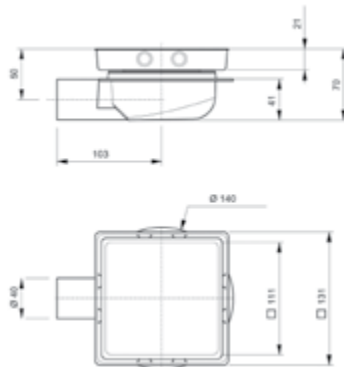

TILE

	Piece	Ten-piece set
Tile 13 x 13cm	30€	27€
Tile 10.3 x 10.3cm	34€	30€

Outflow 8L/min or 25L/min
(without silicone valve)

Low profile for tile laying.
Siphon included

..... STEEL FLOOR DRAIN WITH CLICK CLACK MECHANISM

	Piece	Ten-piece set
Steel floor drain with click clack mechanism; 15x15cm	36€	33€
Steel floor drain with click clack mechanism; 10x10cm	34€	31€

Outflow 37L/min