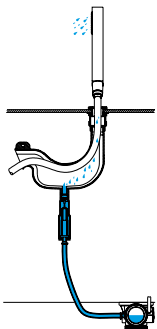

Shower drainage .....

Shower drainage system for deck mounted water mixers

70€

It can be placed on deck mounted water mixers with shower head, collecting excess water from the flex hose; connected to the drainage system of the waste disposal valve.