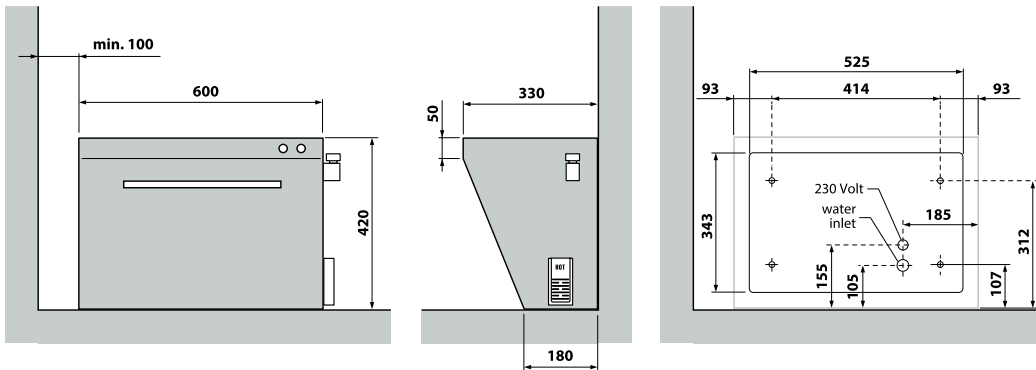

MAXI 911 ON/OFF

40 x 25 x 66cm

6kW	2,380€
8kW	2,800€

MIDI VAPOR ON/OFF AND LED CHROMOTHERAPY

Colours: Grey, Pietra, Occido

ALUMPIù cupboard with professional steam generator, 'hot' steam diffuser with essential oil and aromatic substance container, LED chromotherapy, aromatherapy, programmable steam generator activation and deactivation with possibility to control water softening cycles.