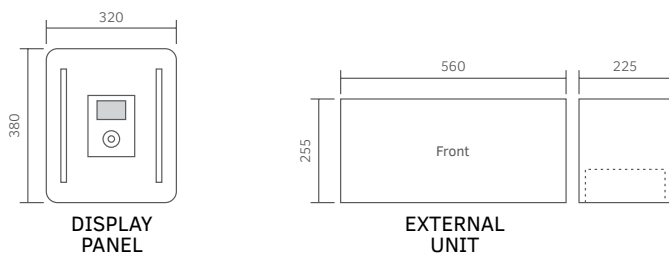

Wall mounted, control panel with LCD touch monitor, with chromotherapy mode.

External unit: Professional steam generator with antical system and 'hot' steam diffuser with essential oil and aromatic substance container.

Programmable activation, de-activation, setting operation time and temperature, aromatherapy, LED chromotherapy option incorporated in the control panel and possibility of colour change, radio music-therapy and connection to external sound source through AUX input point, possibility of controlling water softening cycles.