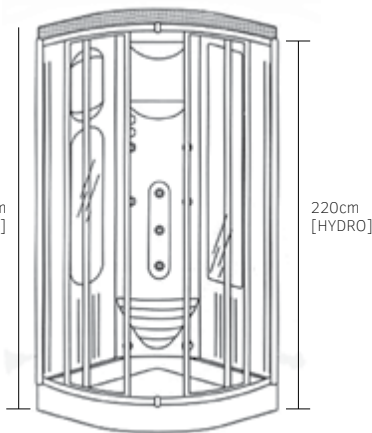

NEFELI ..... MADE IN ITALY

0.90 x 0.90 x 2.07m (Hydro)

0.90 x 0.90 x 2.20m (Basic, Plus)

Technical characteristics	Hydro	Basic	Plus
Hydro-massage with 8 outputs	•	•	•
2kW Steam generator		•	•
Scottish shower unit with chromotherapy			•
Ceiling shower head	•		
Ceiling shower head with white lighting		•	
Aromatherapy		•	•
Radio			•
Thermostatic mixer with three-way diverter		•	•
Thermal water mixer	•		
Basic control panel		•	
Plus countdown control panel with digital temperature display			•
Steam generator cleaning system		•	•
Steam generator drainage system		•	•
Emotion green login shower head with adjustable height column	•	•	•
6mm thick safety glass, transparent cabin with chrome frame	•	•	•
Ergonomic seat and shelving	•	•	•
Ceiling panels		•	•
Easy-to-clean valve that opens	•	•	•
Shower unit base	•	•	•
Mineral deposit removal granules		•	•
White	1,340€	1,980€	2,480€

Optional items	Hydro	Basic	Plus
Radio	320€	320€	-
Chromotherapy	-	180€	-