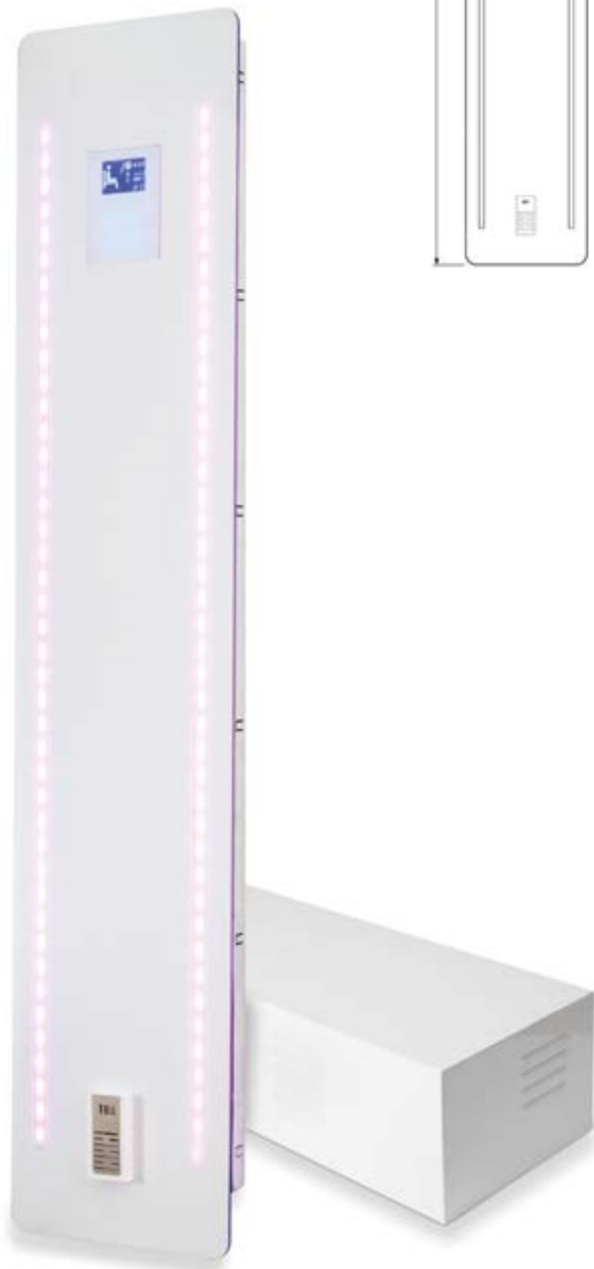

X10 TOUCH MAXI

3kW	3,490€
4kW	3,690€
6kW	4,090€
8kW	4,290€

STEAM GENERATOR WITH TOUCH CONTROL PANEL & EXTERNAL UNIT

Wall mounted, control panel with LCD touch monitor and incorporated chromotherapy mode.

External unit: Professional steam generator with antical system and 'hot' steam diffuser with essential oil and aromatic substance container.

Programmable activation, de-activation, setting operation time and temperature, aromatherapy, LED chromotherapy incorporated in the control panel and possibility of colour change, radio music-therapy and connection to external sound source through AUX input point, possibility of controlling water softening cycles.