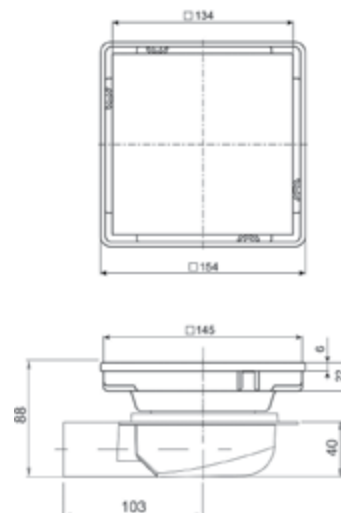

INTILE 15X15CM
REVERSIBLE DRAIN 15x15 & 20x20cm

Intile 0.15 x 0.15m
siphon included

Piece	Ten-piece set
38€	34€

Intile 0.20 x 0.20m
siphon included

52€	48€

LINEARDRAIN IN-TILE Line for 15x15cm dimension is designed to achieve the final result between the outflow system and the floor. The same edition is reversible or can be used with tiles with only a slit left visible. With TOP VALVE and a base, ø40mm side output and low profile, under 9cm.

Outflow 8L/min or 27L/min (without TOP VALVE silicone valve)
Without the siphon, ø51mm vertical output.