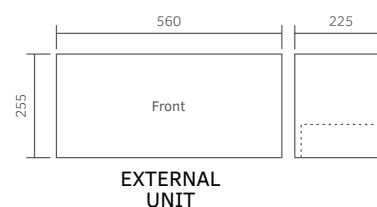

..... DOROTEA PROGRAMME

2.5kW	5,720€
3kW	5,760€
4kW	5,800€
6kW	6,600€

Combination of water mixer- shower - steam bath with steam diffuser and aromatherapy container.

Ceiling shower head made of INOX steel; dimensions: 48x63cm

With lighting and nebulising jet.

Thermostatic mixer on a stainless steel plate with hand-held shower head and on/off operation in the hammam mode. Dimensions: 62x10cm.

Professional steam generator with external steam diffuser and aromatherapy unit.