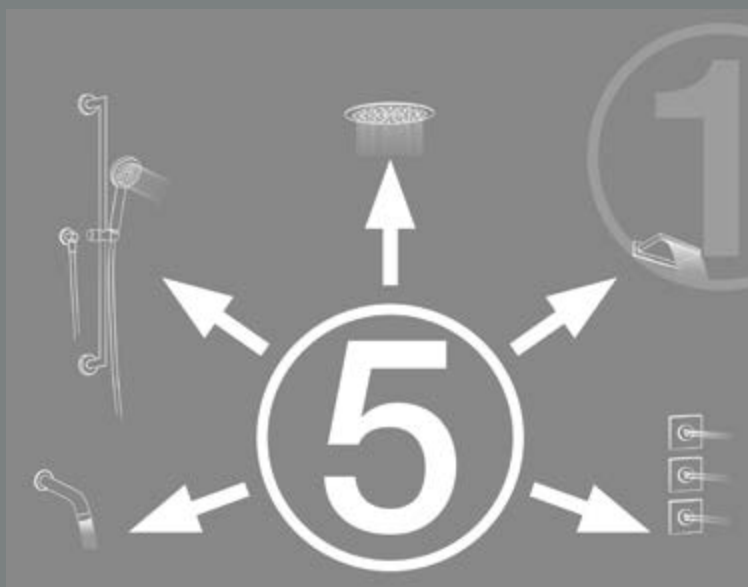

WALL MOUNTING SOLUTIONS

The thermostatic water mixer is the basis of the entire system, since it maintains the diverter temperature stable, thanks to its capacity to provide direct water flow to 1-5 different outputs.