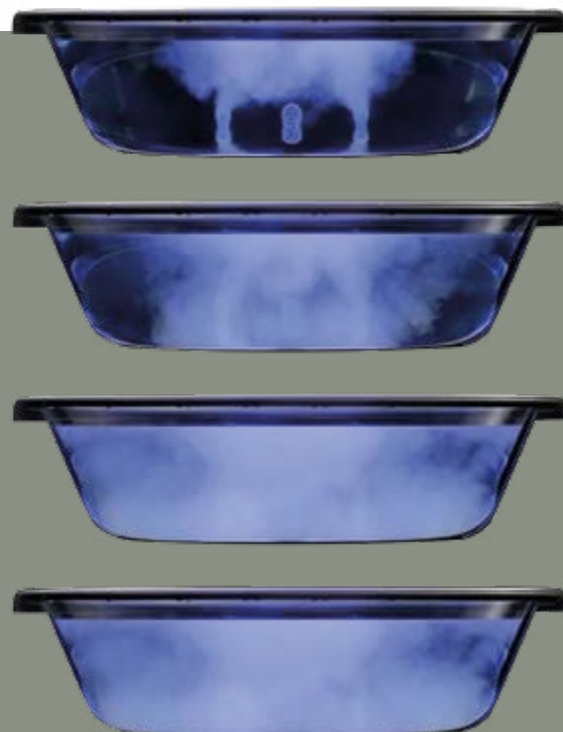

..... Microsilk HYDROTHERAPY

Microsilk

1,900€

- on/off :LED-lit control panel
- Stainless 230v, 50Hz, oxygen pump
- output jet
- aspiration
- water level sensor
- connection & safety panel
- supporting perimeter base
- anti-vibration pump system
- Economy pop-up (crs) valve

.....

The Microsilk system channels millions of oxygen micro-bubbles into the water, creating a floating milky cloud.

It can be installed as an independent system or combined with a Hydro-massage & Air-massage system, if the bathtub size is suitable.

ADVANTAGES

- Soft silky feel
- High oxygen levels
- Improved detoxifying& hydrating action
- A truly relaxing and calming experience