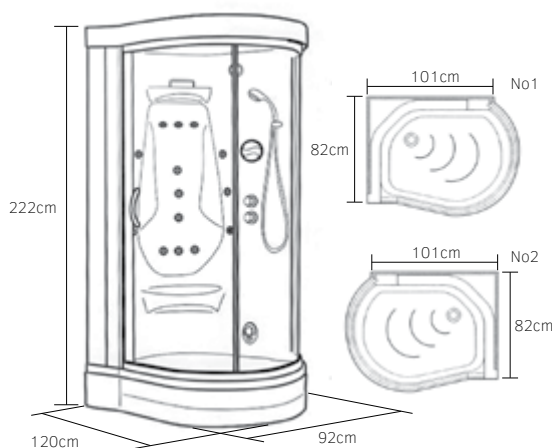

COSMOS

1.20 x 0.80 x 2.22m

Technical characteristics	Hydro	Basic	Plus
Hydro-massage with 16 outputs	•	•	•
3kW Steam generator		•	•
Scottish shower unit with chromotherapy			•
Ceiling shower head	•		
Ceiling mounted shower head with white lighting		•	•
Aromatherapy			•
Radio	•	•	•
Thermostatic mixer with five-way diverter		•	
Basic control panel		•	•
Plus countdown control panel with digital temperature display		•	•
Steam generator cleaning system		•	•
Steam generator drainage system		•	•
Emotion green login shower head with adjustable height column	•	•	•
6mm thick safety glass, transparent cabin with white frame	•	•	•
Ergonomic seat and shelving	•	•	•
Ceiling panels	•	•	•
Easy-to-clean valve that opens	•	•	•
Shower unit base	•	•	•
Mineral deposit removal granules		•	•
Shower head for the feet			•
Wooden floor			•
	4,120€	4,860€	5,480€

Optional items	Hydro	Basic	Plus
Radio	320€	320€	-
Chromotherapy	-	180€	-
White lighting	320€	-	-
3 tropical rain jets	-	-	320€

Suitable for Corner Installation