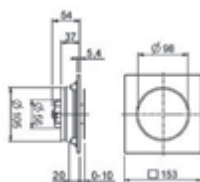

Outflow 37L/min

..... FLOOR DRAIN

	Piece	Ten-piece set
Chrome	13.50€	12€
Bronze	49€	45€
Golden	52€	48€

INOX floor drain, 10x10 cm, with screwed-on plate and cover; vertical output

An abstract composition of overlapping geometric planes. A large white triangular shape is positioned at the top left, meeting a dark grey textured triangular shape at the top right. Below these, a dark grey textured trapezoidal shape is on the left, and a dark grey textured rectangular shape is on the right. At the bottom, a white trapezoidal shape is visible. The word "SLIM" is centered in white, uppercase, sans-serif font.