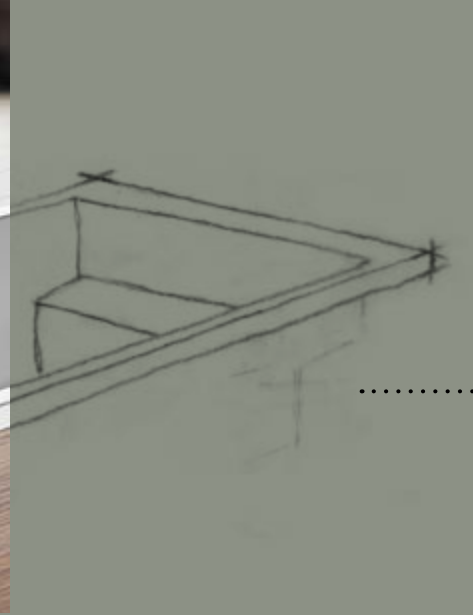

acrilan
Water Experience

ACRILAN is the first Greek Company that manufactured acrylic bathtubs, in 1982. The entire production procedure was completed at our own factory premises (40,000m² and 6,000m²) in Chalkidon, Thessaloniki, Greece, which has been a landmark for company operations to date. From its very early days as a pioneer in Greece, ACRILAN has been steadily growing and enjoying its customers' satisfaction; this has ranked the company among top manufacturers and sellers in the sector of Sanitary Appliances. Since its establishment, ACRILAN has stood out thanks to its unique philosophy, which is reflected on its product design, as well as its consistent cost/benefit ratio and the quality offered to its clientèle. At ACRILAN, we dedicate our entire expertise to transform water into a means inducing relaxation and well-being. ACRILAN manufactures its products using cast acrylic, a material with anti-bacterial properties, which also complies with all European Union specifications & standards and holds all necessary certification.