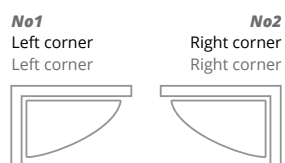

Rectangular with large external façade

ASYMMETRICAL

1.20 x 0.90m x 0.80m

Asymmetrical 1.20 x 0.90m	230€
6cm deep, 8cm high	
Chrome, low profile 60mm, ø90 valve	16€

CABINS

‘WAVE’ CABIN

Decorated transparent panel, chrome profile 1.00 x 1.85m high	284€
Decorated transparent panel, chrome profile 1.20 x 1.85m high	290€
Brushed black profile mirror 1.20 x 1.85m high or 1.90m high	440€
Striped transparent panel, chrome profile 1.40 x 1.85m high	304€
Decorated transparent panel, chrome profile 1.50 x 0.85m high	308€
Decorated transparent panel, chrome profile 1.60 x 1.85m high	320€
Striped transparent panel, chrome profile 1.70 x 1.85m high	360€