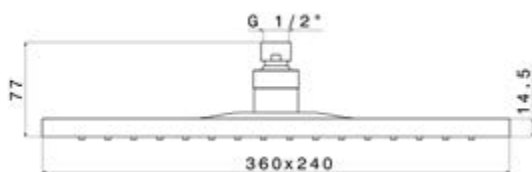

240x360mm

122€

WALL MOUNTED WATERFALL

Chrome wall-mounted waterfall

460€

dimensions: 20 x 14 1/2"

Weight: 1.98kg

DECK MOUNTED WATERFALL