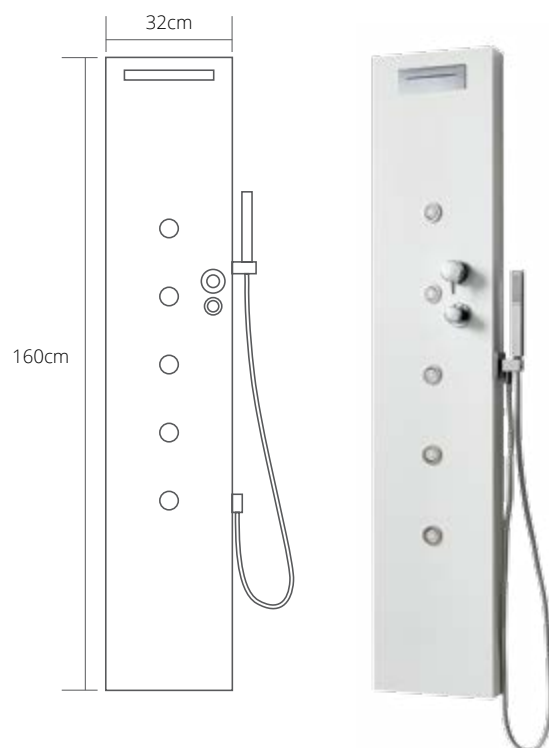

ZEN MIRROR COLUMN

Zen mirror column
1.60 x 0.18 x 0.08m

840€

- Shower head with jet membrane
- Thermostatic 3-way control panel
- membrane jet, 3 sets
- Hand-held shower head with flex hose
- support base
- ZEN Material
- acrylic mirror surface