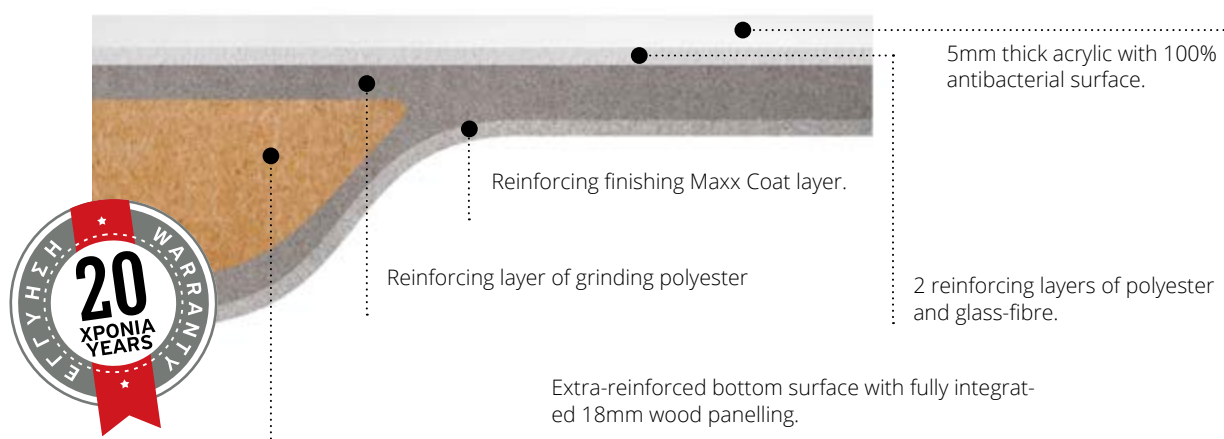

ACRILAN MAXXCOAT®

ACRILAN, a pioneer manufacturer of acrylic bath tubs, combines scientific knowledge with year-long experience and modern technology - it stands out for its consistent reliability and the high quality of its products. This incessant effort has enabled us to present to you the new technological enhancement of Maxx Coat, which warrants:

- absolute rigidity
- robustness
- high resilience
- maximum heat insulation
- enhanced sound insulation
- longer heat retention time
- long-lasting glow of the acrylic material
- long-term stability
- humidity resistance
- impermeability

Available for extra reinforcement to specific models