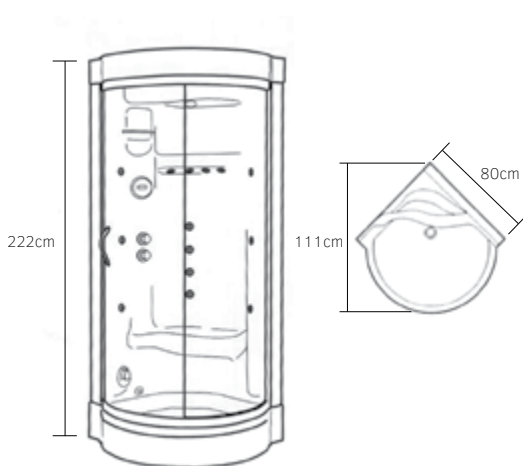

NEW FLY

0.80 x 0.80 x 2.22m

Technical characteristics

	Hydro	Basic	Plus
Hydro-massage with 14 outputs	•	•	•
2kW steam generator		•	•
Scottish shower unit with chromotherapy			•
Ceiling shower head	•		
Ceiling shower head with white lighting		•	
Aromatherapy		•	•
Radio			•
Thermostatic mixer with five-way diverter		•	
Thermostatic mixer with three-way diverter	•		•
Basic control panel		•	
Plus countdown control panel with digital temperature display			•
Steam generator cleaning system		•	•
Steam generator drainage system		•	•
Emotion green login shower head with adjustable height column	•	•	•
6mm thick safety glass, transparent cabin with white frame	•	•	•
Ergonomic seat and shelving	•	•	•
Ceiling panels	•	•	•
Easy-to-clean drainage opening valve	•	•	•
Shower unit metal base	•	•	•
Mineral deposit removal granules		•	•
Wooden floor			•
	3,860€	4,540€	4,960€

Optional items

	Hydro	Basic	Plus
Radio	320€	320€	-
Chromotherapy	-	180€	-
White lighting	320€	-	-
3 tropical rain jets	-	-	320€