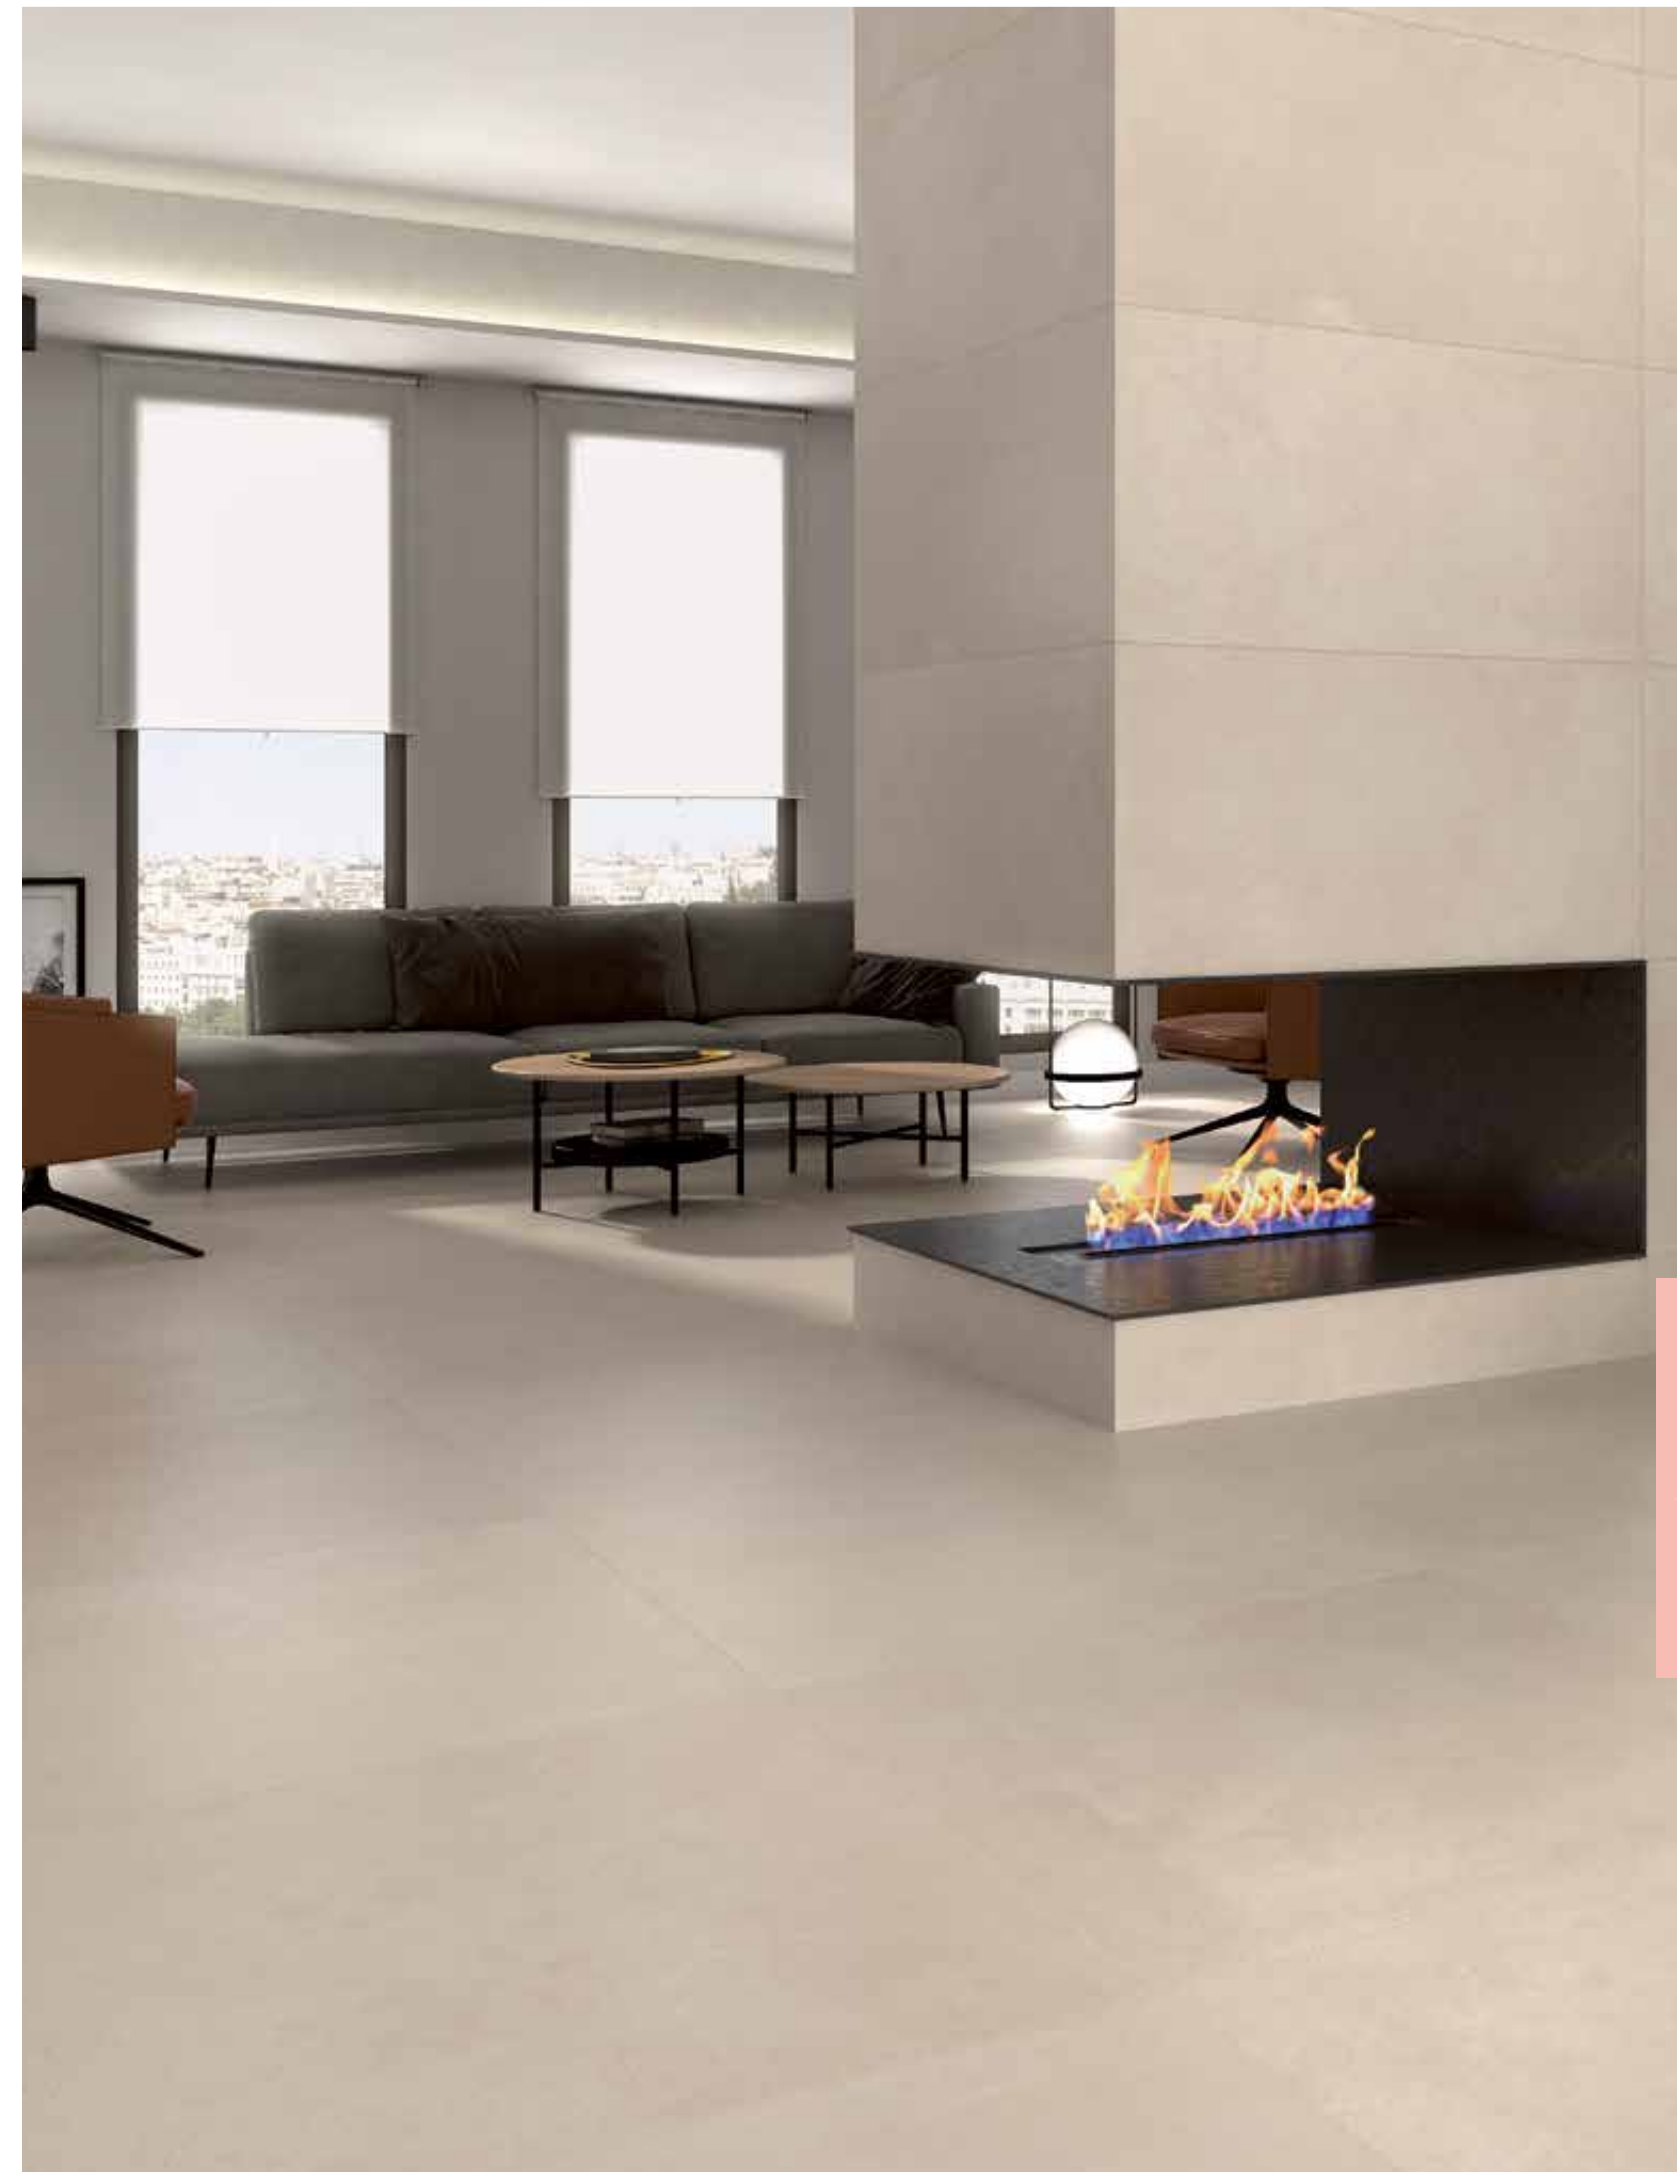

MAT / GLOSSY

MAT / GLOSSY

Made in Spain

SIZE	PC/Box	KG/Box	M²/Box	Box/PL	KG/PL	M²/PL
60x60	-	23,00	1,44	-	-	43,20
60x120	-	21,20	1,48	-	-	57,12